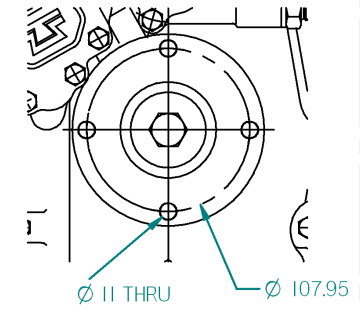

FLEXIBLE MOUNT

GEARBOX OUTPUT

REV	DESCRIPTION	DATE	APP'D	DRAWN	NOTES	TITLE:
01						BETA 75-90 HEAT EXCHANGE TM93 GEARBOX
DIMENSIONS IN MM (INCH) DO NOT SCALE						PART FILE NAME: 100-09010 BETA75 HE TM93.asm
						DRAWN BY: TW CHECKED BY: LT
BETA MARINE LTD. DAVY WAY, WATERWELLS, QUEDGELEY, GLOUCESTER, GL2 2AD, UK						SIZE A4 DWG NO: 100-09010 SCALE NTS PAGE 1 of 1 DATE 23/08/2010
						REV 00

BETA MARINE
TEL: (01452) 723492 FAX: (01452) 729916

BETA MARINE LTD.
DAVY WAY,
WATERWELLS,
QUEDGELEY,
GLOUCESTER, GL2 2AD, UK

DRAWN BY: TW
CHECKED BY: LT
SIZE A4
DWG NO: 100-09010
SCALE NTS
PAGE 1 of 1
DATE 23/08/2010
REV 00