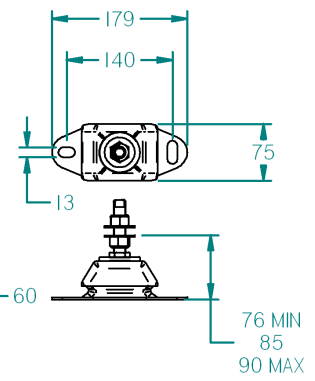

FLEXIBLE MOUNT

GEARBOX OUTPUT

REV	DESCRIPTION	DATE	APP'D	DRAWN	NOTES	TITLE:
01						BETA 75-90 HEAT EXCHANGE TM93 GEARBOX
DIMENSIONS IN MM (INCH) DO NOT SCALE						PART FILE NAME: 100-09010 BETA75 HE TM93.asm
						DRAWN BY: TW CHECKED BY: LT
BETA MARINE LTD. DAVY WAY, WATERWELLS, QUEDGELEY, GLOUCESTER, GL2 2AD, UK						SIZE A4 DWG NO: 100-09010 SCALE NTS PAGE 1 of 1 DATE 23/08/2010
						REV 00

BETA MARINE
TEL: (01452) 723492 FAX: (01452) 729916

BETA MARINE LTD.
DAVY WAY,
WATERWELLS,
QUEDGELEY,
GLOUCESTER, GL2 2AD, UK

DRAWN BY: TW
CHECKED BY: LT
SIZE A4
DWG NO: 100-09010
SCALE NTS
PAGE 1 of 1
DATE 23/08/2010
REV 00