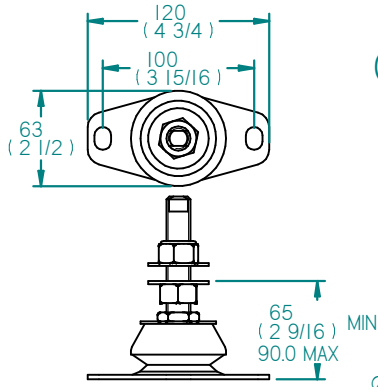

FLEXIBLE COUPLING DETAILS

FLEXIBLE MOUNT DETAILS

GEARBOX OUTPUT

REV	DESCRIPTION	DATE	APPD	DRAWN	NOTES
01	NEW HEADER TANK	28/9/12	LT	TW	

TITLE:
**BETA 16 HEAT EXCHANGE TMC40
WITH ATOMIC FEET**

DIMENSIONS IN MM (INCH)
DO NOT SCALE

PART FILE NAME: 100-06696 BETA16 HE TMC40 ATOMIC FEET.asm

BETA MARINE
BETA MARINE LTD,
DAVY WAY,
WATERWELLS,
QUEDGELEY,
GLOUCESTER. GL2 2AD, UK

TEL: (01452) 723492 FAX: (01452) 729916

DRAWN BY: TW
CHECKED BY: LT

SIZE A4
SCALE NTS

DWG NO: 100-06696
PAGE 1 of 1

REV 01
DATE 28/09/2012