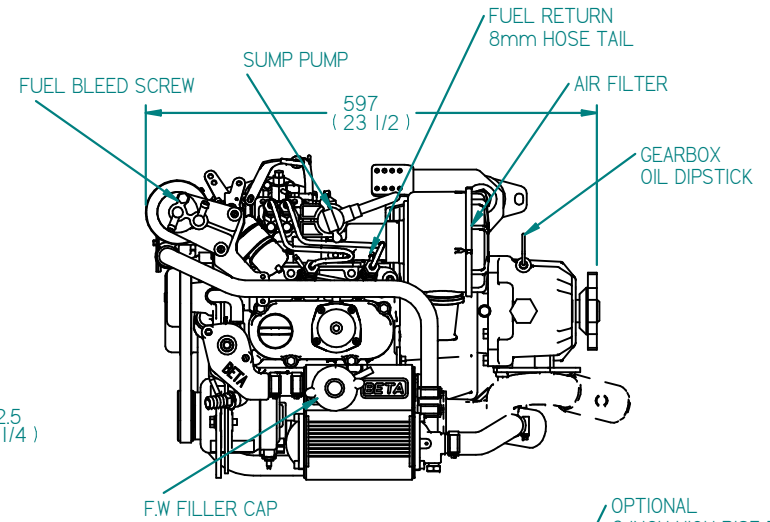

FLEXIBLE COUPLING DETAILS

FLEXIBLE MOUNT DETAILS

GEARBOX OUTPUT

REV	DESCRIPTION	DATE	APPD	DRAWN	NOTES
01	NEW HEADER TANK	28/9/12	LT	TW	

TITLE:
**BETA 16 HEAT EXCHANGE TMC40
WITH ATOMIC FEET**

DIMENSIONS IN MM (INCH)
DO NOT SCALE

PART FILE NAME: 100-06696 BETA16 HE TMC40 ATOMIC FEET.asm

BETA MARINE
BETA MARINE LTD,
DAVY WAY,
WATERWELLS,
QUEDGELEY,
GLOUCESTER. GL2 2AD, UK

TEL: (01452) 723492 FAX: (01452) 729916

DRAWN BY: TW
CHECKED BY: LT

SIZE A4
SCALE NTS

DWG NO: 100-06696
PAGE 1 of 1

REV 01
DATE 28/09/2012