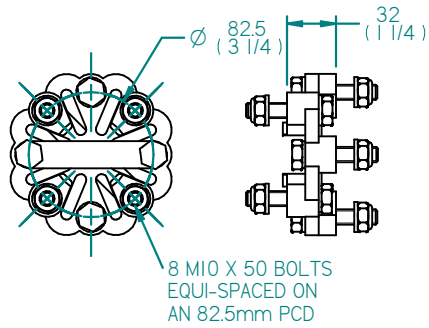

FLEXIBLE COUPLING DETAILS

FLEXIBLE MOUNT DETAILS

GEARBOX OUTPUT

REV	DESCRIPTION	DATE	APPD	DRAWN	NOTES
01	NEW HEADER TANK	28/9/12	LT	TW	

TITLE:
**BETA 16 HEAT EXCHANGE TMC40
WITH ATOMIC FEET**

DIMENSIONS IN MM (INCH)
DO NOT SCALE

PART FILE NAME: 100-06696 BETA16 HE TMC40 ATOMIC FEET.asm

BETA MARINE
BETA MARINE LTD,
DAVY WAY,
WATERWELLS,
QUEDGELEY,
GLOUCESTER. GL2 2AD, UK

TEL: (01452) 723492 FAX: (01452) 729916

DRAWN BY: TW
CHECKED BY: LT

SIZE A4
SCALE NTS

DWG NO: 100-06696
PAGE 1 of 1

REV 01
DATE 28/09/2012