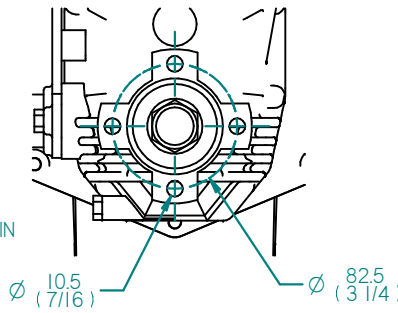

FLEXIBLE COUPLING DETAILS

FLEXIBLE MOUNT DETAILS

GEARBOX OUTPUT

REV	DESCRIPTION	DATE	APPD	DRAWN	NOTES
01	NEW HEADER TANK	28/9/12	LT	TW	

TITLE:
**BETA 16 HEAT EXCHANGE TMC40
WITH ATOMIC FEET**

DIMENSIONS IN MM (INCH)
DO NOT SCALE

PART FILE NAME: 100-06696 BETA16 HE TMC40 ATOMIC FEET.asm

BETA MARINE
BETA MARINE LTD,
DAVY WAY,
WATERWELLS,
QUEDGELEY,
GLOUCESTER. GL2 2AD, UK

TEL: (01452) 723492 FAX: (01452) 729916

DRAWN BY: TW
CHECKED BY: LT

SIZE A4
SCALE NTS

DWG NO: 100-06696
PAGE 1 of 1

REV 01
DATE 28/09/2012