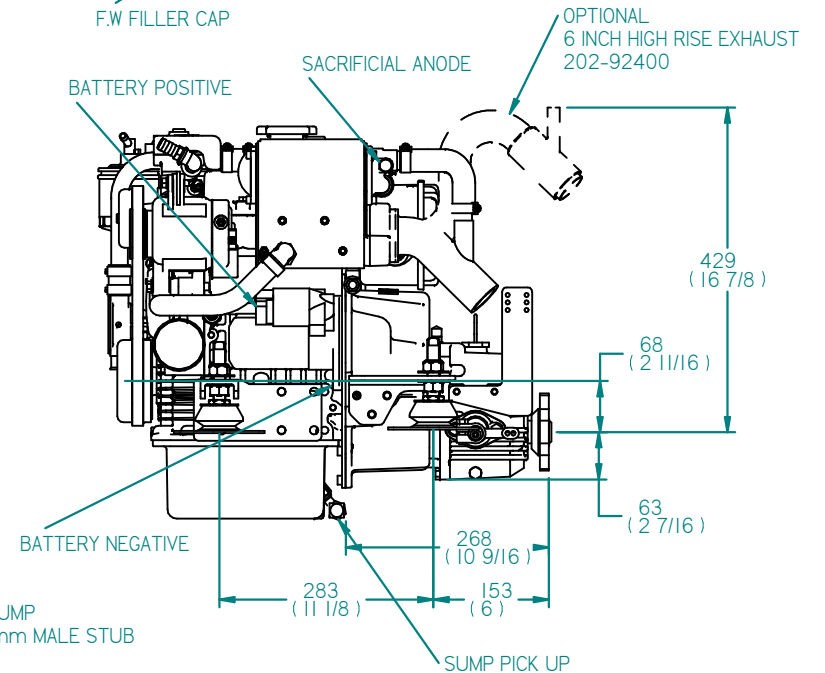

FLEXIBLE COUPLING DETAILS

FLEXIBLE MOUNT DETAILS

GEARBOX OUTPUT

REV	DESCRIPTION	DATE	APPD	DRAWN	NOTES
01	NEW HEADER TANK	28/9/12	LT	TW	

TITLE:
**BETA 16 HEAT EXCHANGE TMC40
WITH ATOMIC FEET**

DIMENSIONS IN MM (INCH)
DO NOT SCALE

PART FILE NAME: 100-06696 BETA16 HE TMC40 ATOMIC FEET.asm

BETA MARINE
BETA MARINE LTD,
DAVY WAY,
WATERWELLS,
QUEDGELEY,
GLOUCESTER. GL2 2AD, UK

TEL: (01452) 723492 FAX: (01452) 729916

DRAWN BY: TW
CHECKED BY: LT

SIZE A4
SCALE NTS

DWG NO: 100-06696
PAGE 1 of 1

REV 01
DATE 28/09/2012