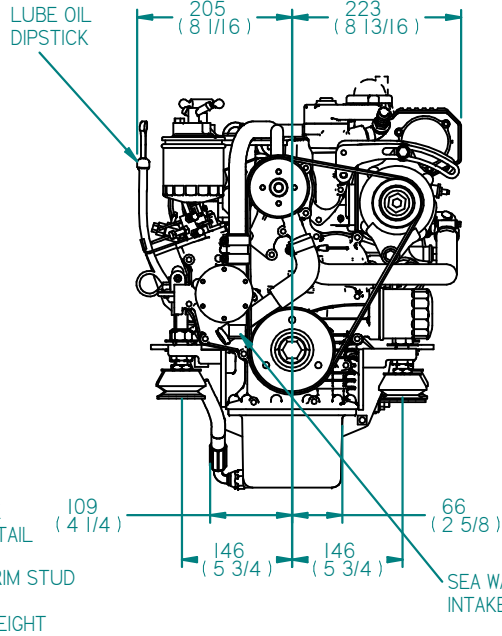

FLEXIBLE COUPLING DETAILS

FLEXIBLE MOUNT DETAILS

GEARBOX OUTPUT

REV	DESCRIPTION	DATE	APPD	DRAWN	NOTES
01	NEW HEADER TANK	28/9/12	LT	TW	

TITLE:
**BETA 16 HEAT EXCHANGE TMC40
WITH ATOMIC FEET**

DIMENSIONS IN MM (INCH)
DO NOT SCALE

PART FILE NAME: 100-06696 BETA16 HE TMC40 ATOMIC FEET.asm

BETA MARINE
BETA MARINE LTD,
DAVY WAY,
WATERWELLS,
QUEDGELEY,
GLOUCESTER. GL2 2AD, UK

TEL: (01452) 723492 FAX: (01452) 729916

DRAWN BY: TW
CHECKED BY: LT

SIZE A4
SCALE NTS

DWG NO: 100-06696
PAGE 1 of 1

REV 01
DATE 28/09/2012