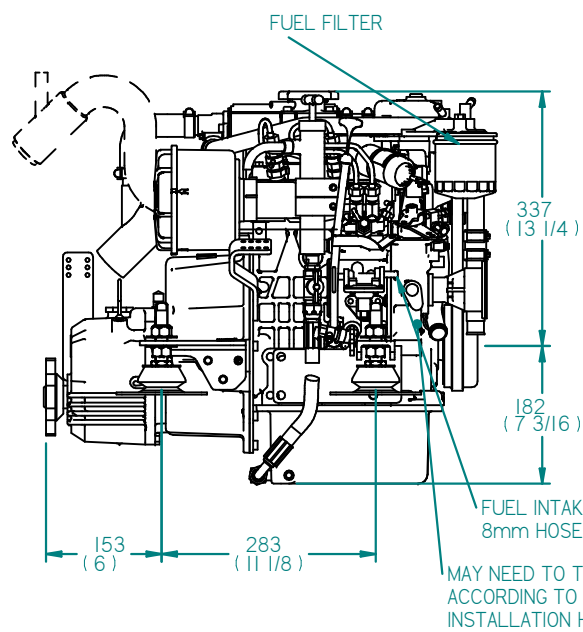

FLEXIBLE COUPLING DETAILS

FLEXIBLE MOUNT DETAILS

GEARBOX OUTPUT

REV	DESCRIPTION	DATE	APPD	DRAWN	NOTES
01	NEW HEADER TANK	28/9/12	LT	TW	

TITLE:
**BETA 16 HEAT EXCHANGE TMC40
WITH ATOMIC FEET**

DIMENSIONS IN MM (INCH)
DO NOT SCALE

PART FILE NAME: 100-06696 BETA16 HE TMC40 ATOMIC FEET.asm

BETA MARINE
BETA MARINE LTD,
DAVY WAY,
WATERWELLS,
QUEDGELEY,
GLOUCESTER. GL2 2AD, UK

TEL: (01452) 723492 FAX: (01452) 729916

DRAWN BY: TW
CHECKED BY: LT

SIZE A4
SCALE NTS

DWG NO: 100-06696
PAGE 1 of 1

REV 01
DATE 28/09/2012